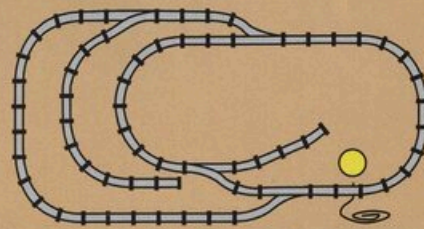

Q. Deluxe Track Kit

Add over 19 feet of running track to your existing train set and create the awesome layout shown. Kit contains 3 sets of straight rails (#4515), 2 sets of curved rails (#4520) and 2 sets of switching rails (#4531). 44 pieces in all.
Ages 8-12. A $120.93 value.

#K4531 Deluxe Track Kit
Catalog Special - Only $107.00!